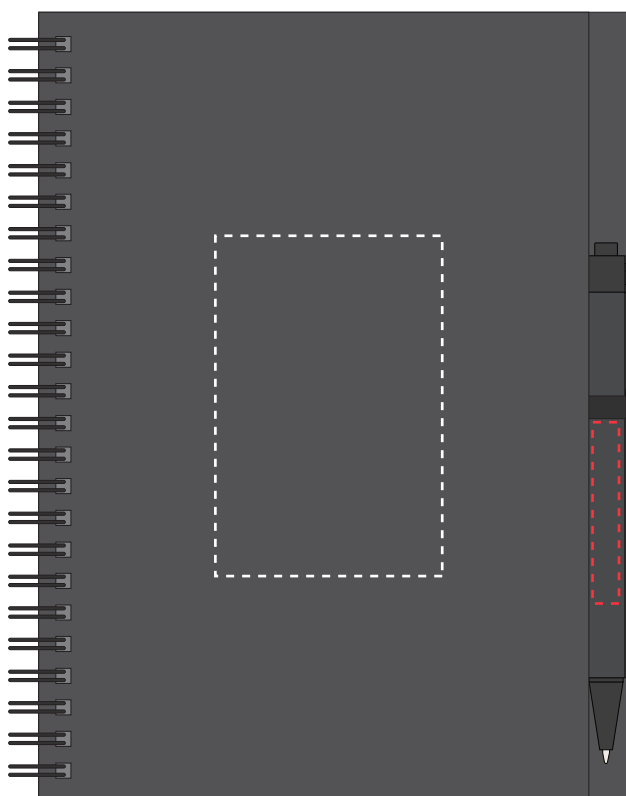

We stock this item in the following colours

The dashed line is to demonstrate print area and will not appear on your printed item

## PANTONE REFERENCE(S)

Full Colour Printing

## PRINT LAYOUT

- CENTRED TO PRINT AREA
- CENTRED TO NOTEBOOK

ARTWORK SCALE 50%

## ACTUAL ARTWORK SIZE: